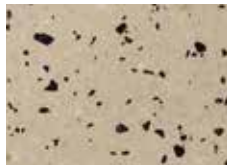

TECHNICAL SPECIFICATIONS

Size
100cm x 60cm

Topping Layer 8mm - 10mm
Backing Layer 8mm - 10mm

Thickness for Flooring Tile
18 mm - 20 mm

Chips Type
Glass Chips, Stone Chips
& Marble Chips.
Chips Size: T2

Thickness for Wall Cladding
18 mm - 20 mm

**Can be done in all the
BFT colours**

Reinforced Slabs

**Also available in pre-polished
form**

COLOURS

Bharat Floorings & Tiles (Mumbai) Pvt. Ltd

32, Mumbai Samachar Marg, Ground Floor, Next to Stock Exchange, Fort, Mumbai - 400 023

Tel: 91 (22) 4057 4400, 23, 44 • E-mail: info@bharatfloorings.com • Website: www.bharatfloorings.com

bharatfloorings

BharatFloors

© 2020 BFT. All rights reserved. **Brochure date:** 31st Jan 2020

Bharat Floorings & Tiles Pvt. Ltd. is the owner of the artistic works published herein. No artistic work forming part of this publication may be reproduced in any form or by electronic or mechanical means without the permission in writing of the copyright owner.