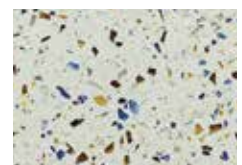

TECHNICAL SPECIFICATIONS

Size
100cm x 60cm

Topping Layer 8mm - 10mm
Backing Layer 8mm - 10mm

Thickness for Flooring Tile
18 mm - 20 mm

Chips Type
Glass Chips, Stone Chips
& Marble Chips.
Chips Size: T2

Thickness for Wall Cladding
18 mm - 20 mm

**Can be done in all the
BFT colours**

Reinforced Slabs

**Also available in pre-polished
form**

COLOURS

Bharat Floorings & Tiles (Mumbai) Pvt. Ltd

32, Mumbai Samachar Marg, Ground Floor, Next to Stock Exchange, Fort, Mumbai - 400 023

Tel: 91 (22) 4057 4400, 23, 44 • E-mail: info@bharatfloorings.com • Website: www.bharatfloorings.com

bharatfloorings

BharatFloors

© 2020 BFT. All rights reserved. **Brochure date:** 31st Jan 2020

Bharat Floorings & Tiles Pvt. Ltd. is the owner of the artistic works published herein. No artistic work forming part of this publication may be reproduced in any form or by electronic or mechanical means without the permission in writing of the copyright owner.