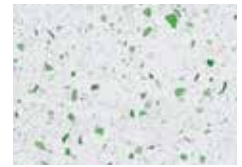

TECHNICAL SPECIFICATIONS

Size
100cm x 60cm

Topping Layer 8mm - 10mm
Backing Layer 8mm - 10mm

Thickness for Flooring Tile
18 mm - 20 mm

Chips Type
Glass Chips, Stone Chips
& Marble Chips.
Chips Size: T2

Thickness for Wall Cladding
18 mm - 20 mm

**Can be done in all the
BFT colours**

Reinforced Slabs

**Also available in pre-polished
form**

COLOURS

Bharat Floorings & Tiles (Mumbai) Pvt. Ltd

32, Mumbai Samachar Marg, Ground Floor, Next to Stock Exchange, Fort, Mumbai - 400 023

Tel: 91 (22) 4057 4400, 23, 44 • E-mail: info@bharatfloorings.com • Website: www.bharatfloorings.com

bharatfloorings

BharatFloors

© 2020 BFT. All rights reserved. **Brochure date:** 31st Jan 2020

Bharat Floorings & Tiles Pvt. Ltd. is the owner of the artistic works published herein. No artistic work forming part of this publication may be reproduced in any form or by electronic or mechanical means without the permission in writing of the copyright owner.