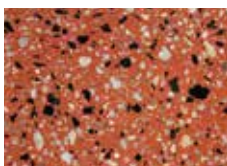

TECHNICAL SPECIFICATIONS

Size
100cm x 60cm

Topping Layer 8mm - 10mm
Backing Layer 8mm - 10mm

Thickness for Flooring Tile
18 mm - 20 mm

Chips Type
Glass Chips, Stone Chips
& Marble Chips.
Chips Size: T2

Thickness for Wall Cladding
18 mm - 20 mm

**Can be done in all the
BFT colours**

Reinforced Slabs

**Also available in pre-polished
form**

COLOURS

Bharat Floorings & Tiles (Mumbai) Pvt. Ltd

32, Mumbai Samachar Marg, Ground Floor, Next to Stock Exchange, Fort, Mumbai - 400 023

Tel: 91 (22) 4057 4400, 23, 44 • E-mail: info@bharatfloorings.com • Website: www.bharatfloorings.com

bharatfloorings

BharatFloors

© 2020 BFT. All rights reserved. **Brochure date:** 31st Jan 2020

Bharat Floorings & Tiles Pvt. Ltd. is the owner of the artistic works published herein. No artistic work forming part of this publication may be reproduced in any form or by electronic or mechanical means without the permission in writing of the copyright owner.