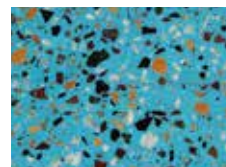

TECHNICAL SPECIFICATIONS

Size
100cm x 60cm

Topping Layer 8mm - 10mm
Backing Layer 8mm - 10mm

Thickness for Flooring Tile
18 mm - 20 mm

Chips Type
Glass Chips, Stone Chips
& Marble Chips.
Chips Size: T2

Thickness for Wall Cladding
18 mm - 20 mm

**Can be done in all the
BFT colours**

Reinforced Slabs

**Also available in pre-polished
form**

COLOURS

Bharat Floorings & Tiles (Mumbai) Pvt. Ltd

32, Mumbai Samachar Marg, Ground Floor, Next to Stock Exchange, Fort, Mumbai - 400 023

Tel: 91 (22) 4057 4400, 23, 44 • E-mail: info@bharatfloorings.com • Website: www.bharatfloorings.com

bharatfloorings

BharatFloors

© 2020 BFT. All rights reserved. **Brochure date:** 31st Jan 2020

Bharat Floorings & Tiles Pvt. Ltd. is the owner of the artistic works published herein. No artistic work forming part of this publication may be reproduced in any form or by electronic or mechanical means without the permission in writing of the copyright owner.