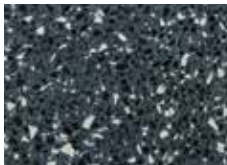

TECHNICAL SPECIFICATIONS

Size
100cm x 60cm

Topping Layer 8mm - 10mm
Backing Layer 8mm - 10mm

Thickness for Flooring Tile
18 mm - 20 mm

Chips Type
Glass Chips, Stone Chips
& Marble Chips.
Chips Size: T2

Thickness for Wall Cladding
18 mm - 20 mm

**Can be done in all the
BFT colours**

Reinforced Slabs

**Also available in pre-polished
form**

COLOURS

Bharat Floorings & Tiles (Mumbai) Pvt. Ltd

32, Mumbai Samachar Marg, Ground Floor, Next to Stock Exchange, Fort, Mumbai - 400 023

Tel: 91 (22) 4057 4400, 23, 44 • E-mail: info@bharatfloorings.com • Website: www.bharatfloorings.com

bharatfloorings

BharatFloors

© 2020 BFT. All rights reserved. **Brochure date:** 31st Jan 2020

Bharat Floorings & Tiles Pvt. Ltd. is the owner of the artistic works published herein. No artistic work forming part of this publication may be reproduced in any form or by electronic or mechanical means without the permission in writing of the copyright owner.