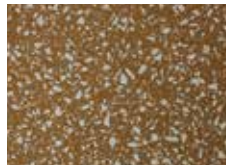

TECHNICAL SPECIFICATIONS

Size
100cm x 60cm

Topping Layer 8mm - 10mm
Backing Layer 8mm - 10mm

Thickness for Flooring Tile
18 mm - 20 mm

Chips Type
Glass Chips, Stone Chips
& Marble Chips.
Chips Size: T2

Thickness for Wall Cladding
18 mm - 20 mm

**Can be done in all the
BFT colours**

Reinforced Slabs

**Also available in pre-polished
form**

COLOURS

Bharat Floorings & Tiles (Mumbai) Pvt. Ltd

32, Mumbai Samachar Marg, Ground Floor, Next to Stock Exchange, Fort, Mumbai - 400 023

Tel: 91 (22) 4057 4400, 23, 44 • E-mail: info@bharatfloorings.com • Website: www.bharatfloorings.com

bharatfloorings

BharatFloors

© 2020 BFT. All rights reserved. **Brochure date:** 31st Jan 2020

Bharat Floorings & Tiles Pvt. Ltd. is the owner of the artistic works published herein. No artistic work forming part of this publication may be reproduced in any form or by electronic or mechanical means without the permission in writing of the copyright owner.